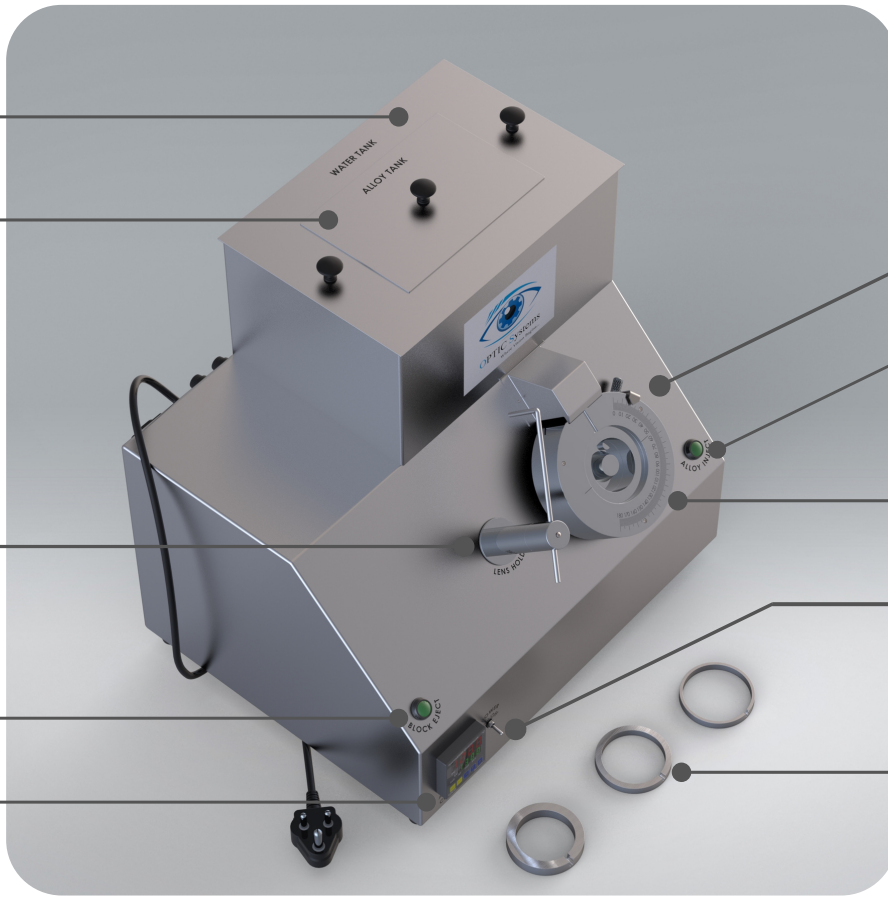

OPTIC Systems

Where Vision Begins...

ALLOY BLOCKER MANUAL

Alloy Blocker Type BL-20

ALLOY BLOCKER | OPTICSYSTEMS

Body	Stainless Steel
Power	220V AC 50/60Hz SinglePhase 800W
Air	Max 4bar
Weight	14 KG
Size	L380mm W300mm H360mm

Water Tank
Alloy Tank

Axis Lever
Alloy Inject

Lens Holder

Alloy Station

Power ON/OFF

Block Eject

Blocking Ring Set

Allow Temp Controller

ALLOY BLOCKER | OPTICSYSTEMS

Water Drain

Safety Fuse

Injection Heater Controller

Cold Water (IN/OUT)

Air (Max 4bar)

info@opticsystems.in

www.opticsystems.in