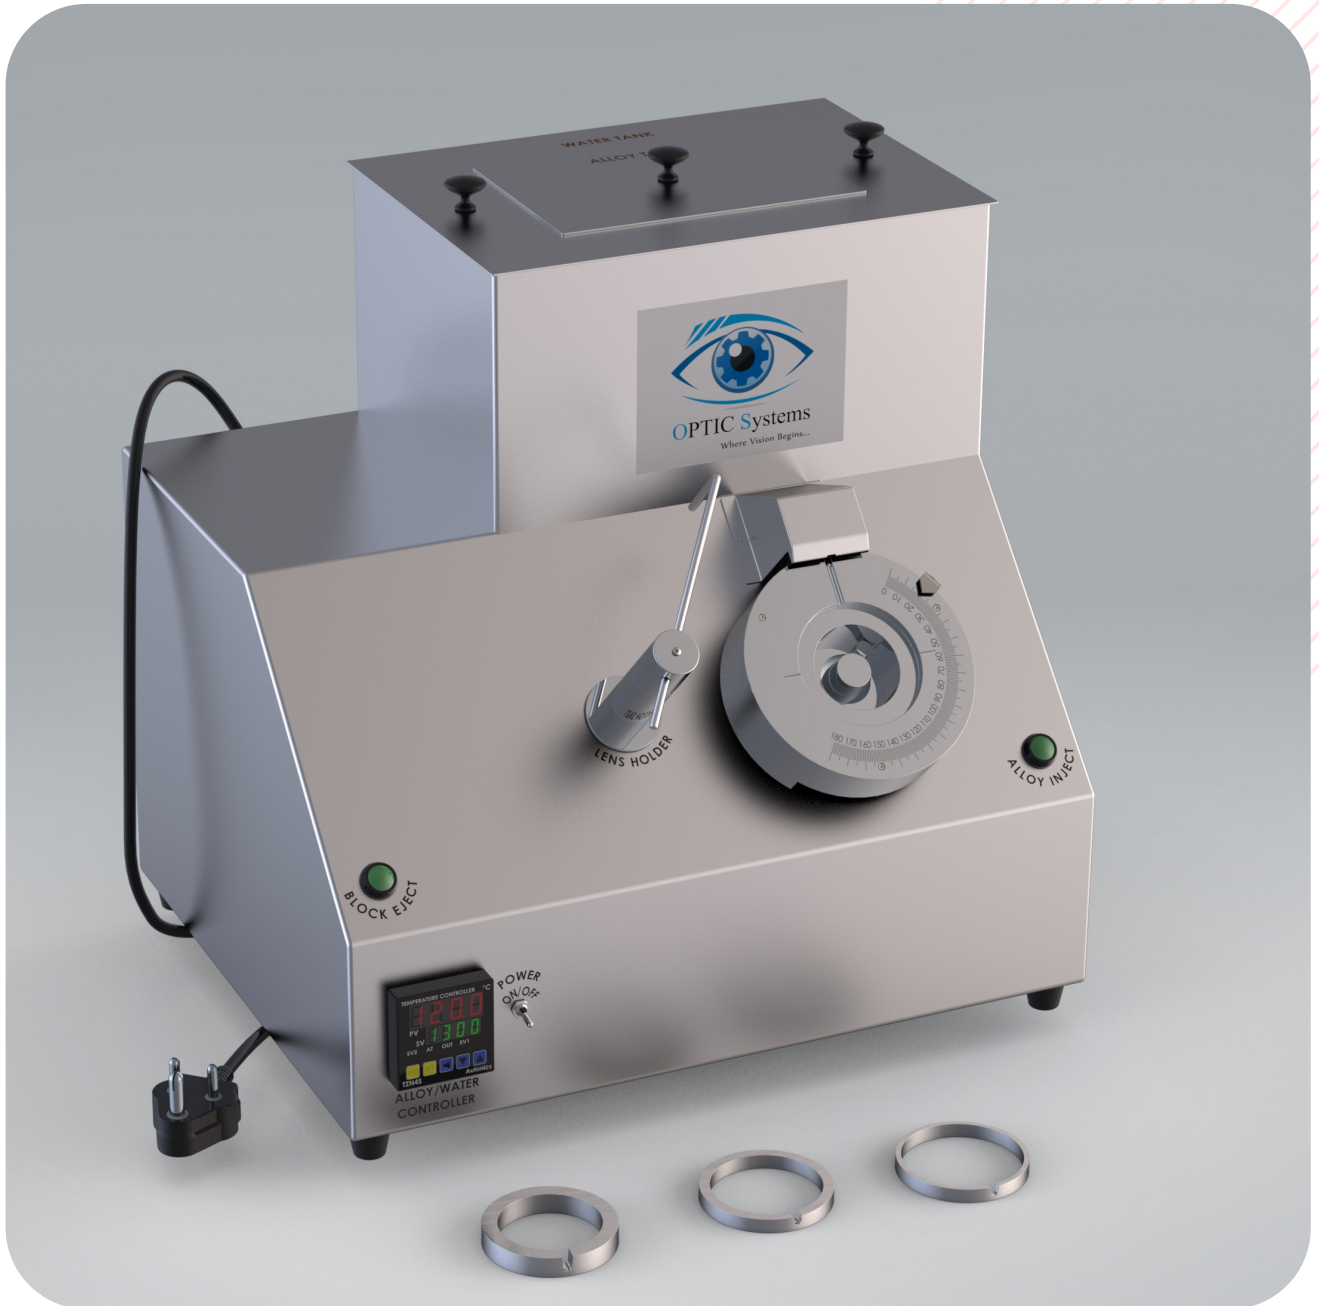

OPTIC Systems

Where Vision Begins...

ALLOY BLOCKER MANUAL

Alloy Blocker Type BL-20

ALLOY BLOCKER | OPTICSYSTEMS

Body	Stainless Steel
Power	220V AC 50/60Hz SinglePhase 800W
Air	Max 4bar
Weight	14 KG
Size	L380mm W300mm H360mm

Water Tank
Alloy Tank

Axis Lever
Alloy Inject

Lens Holder

Alloy Station

Power ON/OFF

Block Eject

Blocking Ring Set

Allow Temp Controller

ALLOY BLOCKER | OPTICSYSTEMS

Water Drain

Safety Fuse

Injection Heater Controller

Cold Water (IN/OUT)

Air (Max 4bar)

info@opticsystems.in

www.opticsystems.in