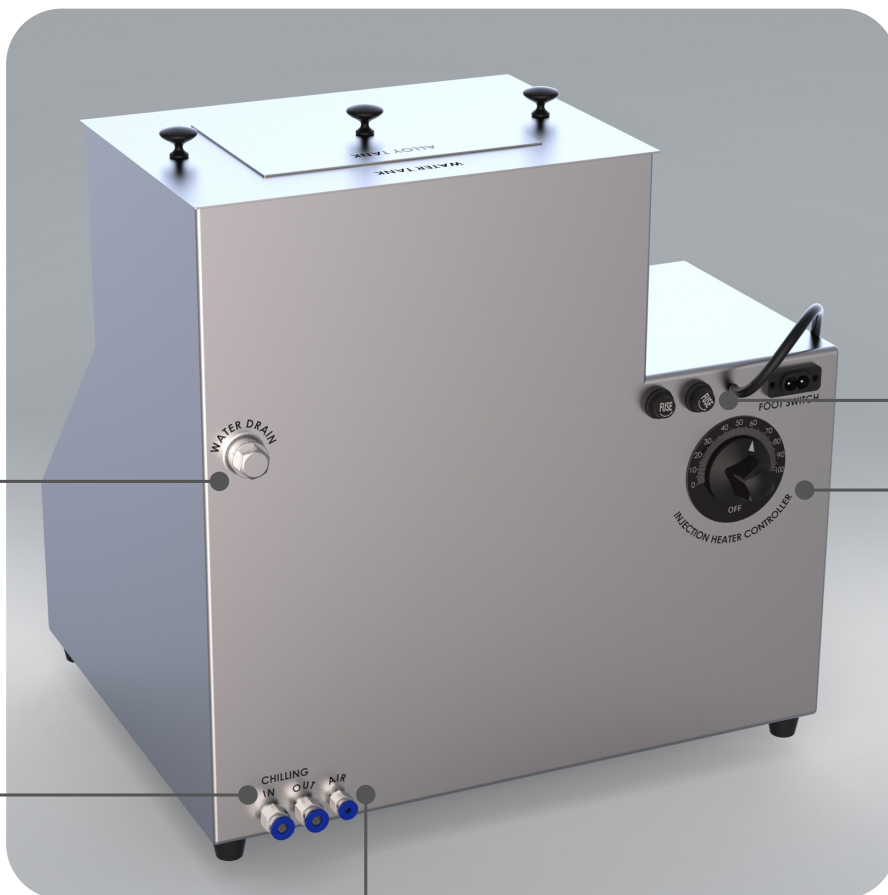

OPTIC Systems

Where Vision Begins...

ALLOY BLOCKER MANUAL

Alloy Blocker Type BL-20

ALLOY BLOCKER | OPTICSYSTEMS

Body	Stainless Steel
Power	220V AC 50/60Hz SinglePhase 800W
Air	Max 4bar
Weight	14 KG
Size	L380mm W300mm H360mm

Water Tank
Alloy Tank

Axis Lever
Alloy Inject

Lens Holder

Alloy Station

Power ON/OFF

Block Eject

Blocking Ring Set

Allow Temp Controller

ALLOY BLOCKER | OPTICSYSTEMS

Water Drain

Safety Fuse

Injection Heater Controller

Cold Water (IN/OUT)

Air (Max 4bar)

info@opticsystems.in

www.opticsystems.in